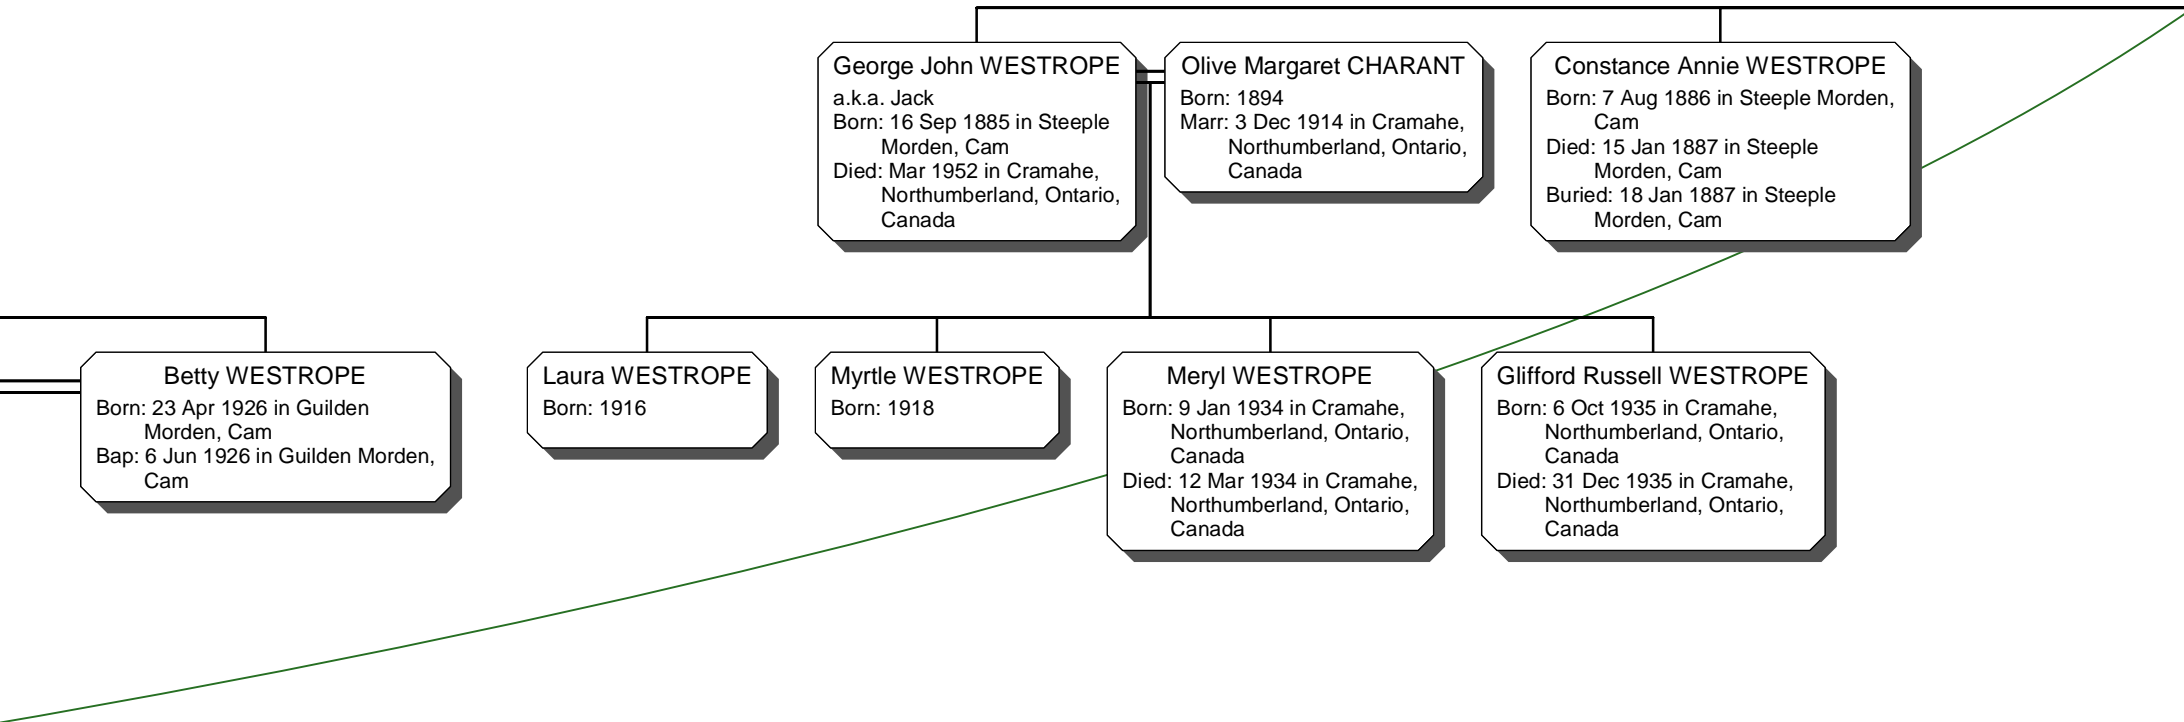

George John WESTROPE
a.k.a. Jack
Born: 16 Sep 1885 in Steeple Morden, Cam
Died: Mar 1952 in Cramahe, Northumberland, Ontario, Canada

Olive Margaret CHARANT
Born: 1894
Marr: 3 Dec 1914 in Cramahe, Northumberland, Ontario, Canada

Constance Annie WESTROPE
Born: 7 Aug 1886 in Steeple Morden, Cam
Died: 15 Jan 1887 in Steeple Morden, Cam
Buried: 18 Jan 1887 in Steeple Morden, Cam

Betty WESTROPE
Born: 23 Apr 1926 in Guilden Morden, Cam
Bap: 6 Jun 1926 in Guilden Morden, Cam

Laura WESTROPE
Born: 1916

Myrtle WESTROPE
Born: 1918

Meryl WESTROPE
Born: 9 Jan 1934 in Cramahe, Northumberland, Ontario, Canada
Died: 12 Mar 1934 in Cramahe, Northumberland, Ontario, Canada

Glifford Russell WESTROPE
Born: 6 Oct 1935 in Cramahe, Northumberland, Ontario, Canada
Died: 31 Dec 1935 in Cramahe, Northumberland, Ontario, Canada